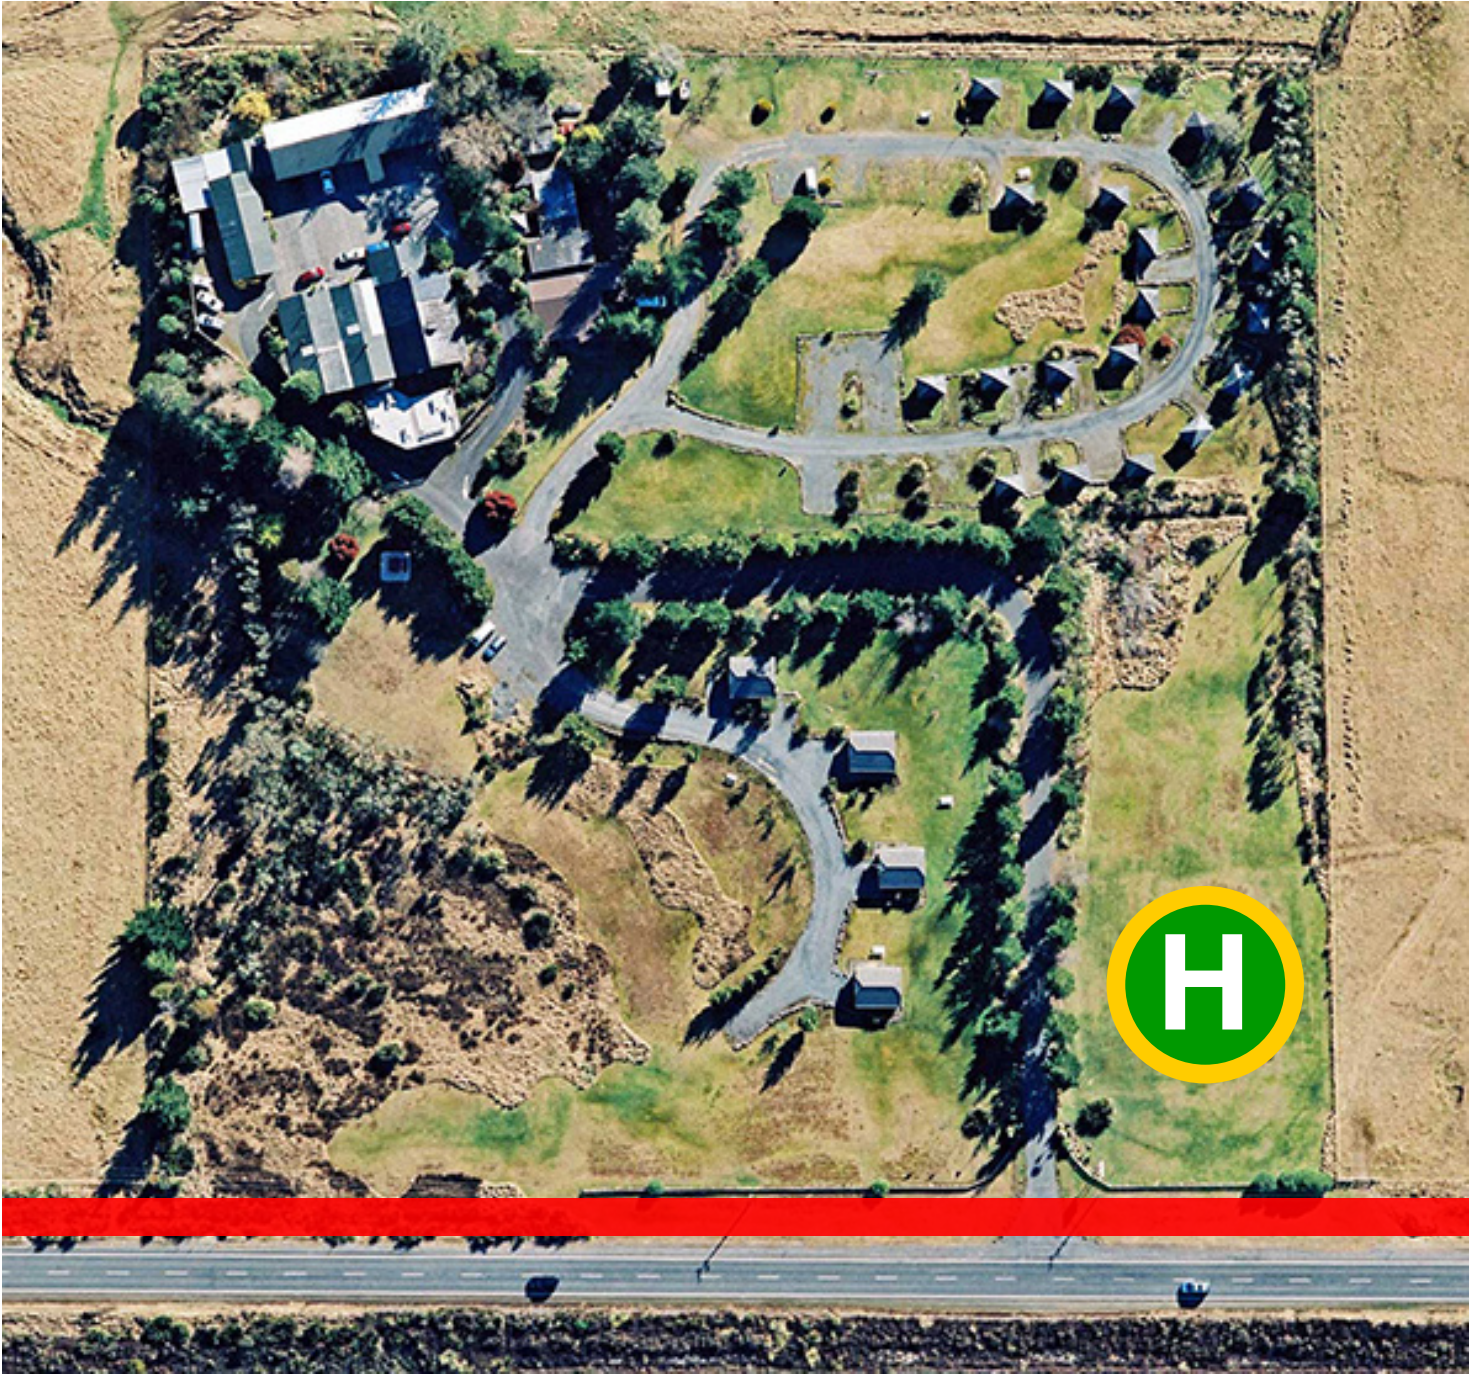

Discovery Helipad, Whakapapa

Notes:

Power lines run along road frontage, marked red on the aerial image above.
No other wires present on property.

GPS -39.167736 175.482680

Call or text Callum Harland (owner manager) with ETA before flight.

Callum 0278 122 122

Discovery Lodge, 3890 State Highway 47, National Park

Discovery